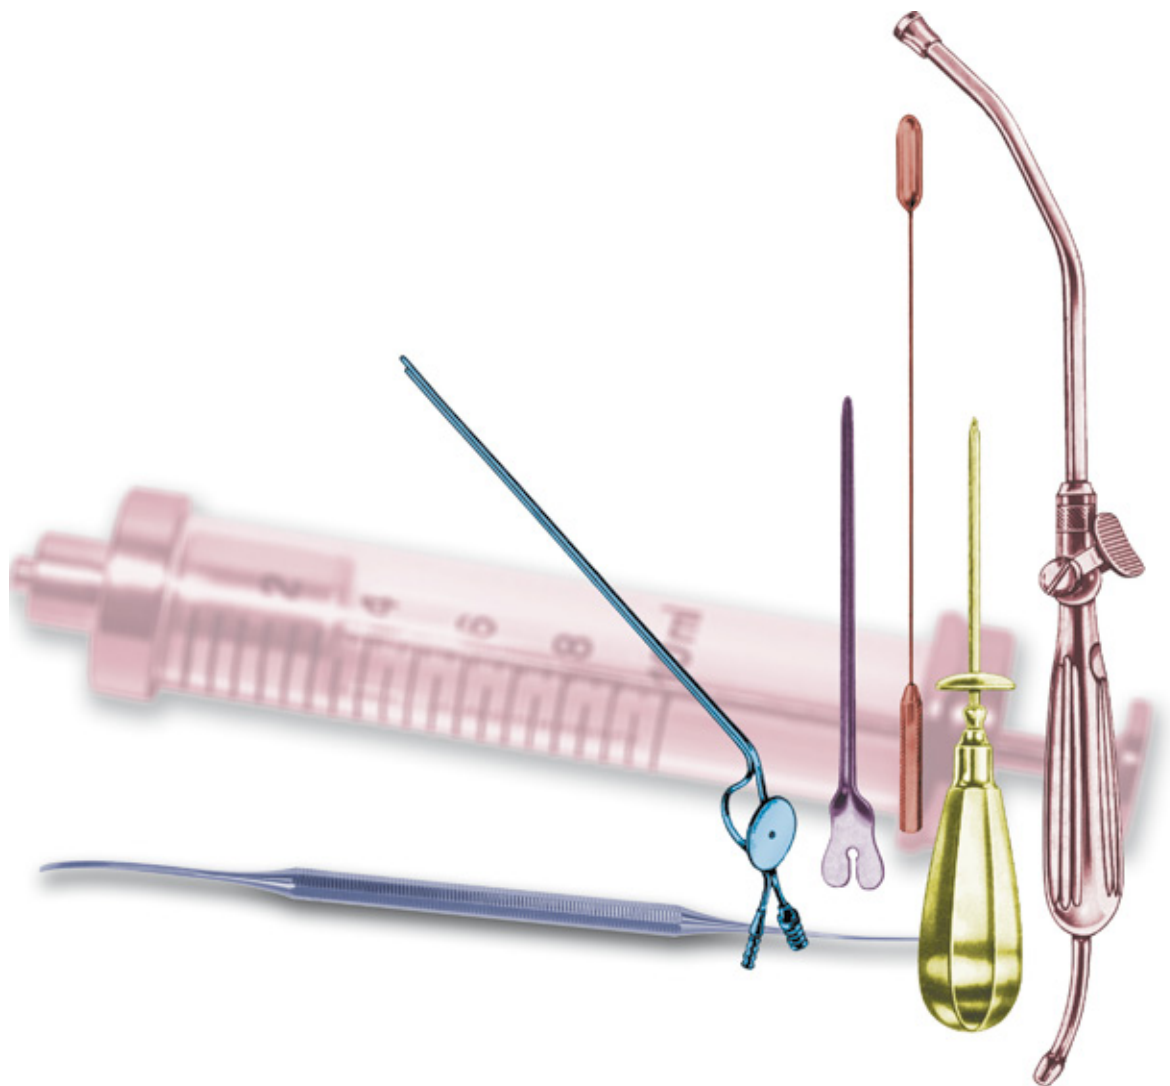

SONDEN, SAUGROHRE, TROKARE  
PROBES, ASPIRATION, TROCARS  
STYLETS, ASPIRATION, TROCARTS  
ESTILETES, ASPIRACION ,TROCARES  
SPECILLI, ASPIRAZIONE, TREQUARTI

---

---

**19.0101**  
 13,0 cm /Ø 1,0 mm  
**19.0102**  
 14,5 cm /Ø 1,0 mm  
**19.0103**  
 16,0 cm /Ø 1,0 mm  
**19.0104**  
 18,0 cm /Ø 1,0 mm  
**19.0105**  
 20,0 cm /Ø 1,0 mm  
**19.0106**  
 25,0 cm /Ø 1,0 mm

**19.0109**  
 10,5 cm /Ø 1,5 mm  
**19.0110**  
 11,5 cm /Ø 1,5 mm  
**19.0111**  
 13,0 cm /Ø 1,5 mm  
**19.0112**  
 14,5 cm /Ø 1,5 mm  
**19.0113**  
 16,0 cm /Ø 1,5 mm  
**19.0114**  
 18,0 cm /Ø 1,5 mm  
**19.0115**  
 20,0 cm /Ø 1,5 mm  
**19.0116**  
 25,0 cm /Ø 1,5 mm  
**19.0117**  
 30,0 cm /Ø 1,5 mm