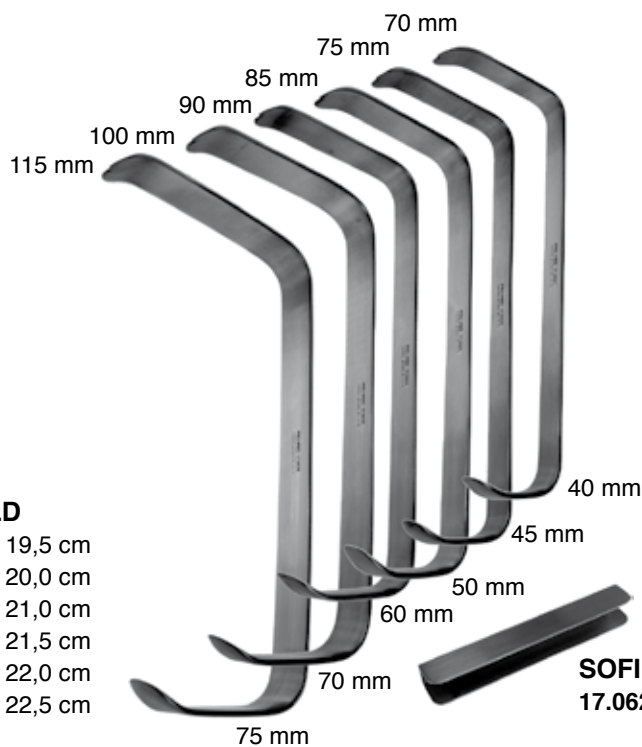

WUNDHAKEN
RETRACTORS
ECARTEURS
SEPARADORES
DIVARICATORI

CZERNY
 17.0662 18 cm

MORRIS
 24cm
 17.0665 32x51/38x51 mm
 17.0666 44x51/51x51 mm
 17.0667 64x51/38x51 mm

GOELET
 17.0670 19 cm

SOFIELD
 17.0621 19,5 cm
 17.0622 20,0 cm
 17.0623 21,0 cm
 17.0624 21,5 cm
 17.0625 22,0 cm
 17.0626 22,5 cm

23,5 cm

17.1101 38 x 51 mm

17.1102 51 x 64 mm

25,5 cm

17.1103 64 x 76 mm

17.1104 76 x 89 mm

KELLY

26 cm

17.1277C
330 x 50 mm

17.1278C
330 x 75 mm

17.1279C
330 x 100 mm

DEAVER
17.1270
180 x 19 cm

DEAVER
17.1271
215 x 22 mm

DEAVER
17.1272
230 x 25 mm

DEAVER
17.1273
300 x 25 mm

DEAVER
17.1274
330 x 25 mm

DEAVER
17.1275
360 x 25 mm

DEAVER
17.1276 300 x 38 mm

DEAVER
17.1277 300 x 50 mm

DEAVER
17.1278 300 x 75 mm
17.1279 330 x 100 mm

CUSHING
17.0576
36 cm
11x12 mm

DEAVER
17.1275
36cm / 25 mm

DEAVER
17.1275.36
36 cm / 65 mm